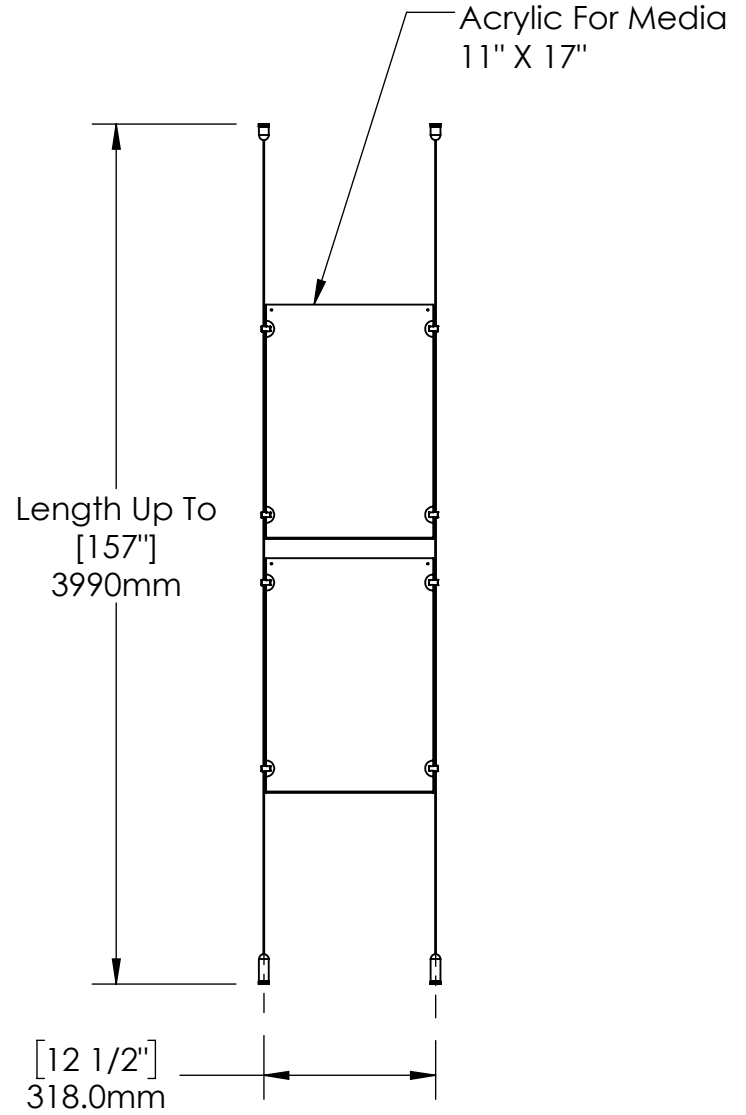

2

1

B

B

Height Adjustable
Acrylic and Panel Grippers

A

A

2

1

Mbs Standoffs
 5046 W Linebaugh Ave
 Tampa, FL 33624 USA
 (813) 938-6025

ASSEMBLY NO.
ACG1904-1117-1X2

SCALE: 1:14

SHEET 1 OF 1