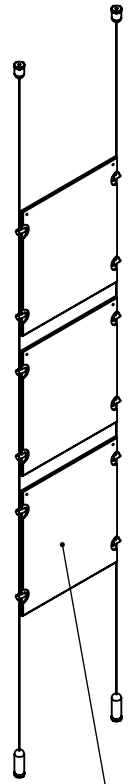

2

1

B

B

A

A

Height Adjustable
Acrylic and Panel Grippers

Length Up To
[157"]
3990mm

Mbs Standoffs
5046 W Linebaugh Ave
Tampa, FL 33624 USA
(813) 938-6025

ASSEMBLY NO.
ACG1904-8511-1X3

SCALE: 1:14

SHEET 1 OF 1

2

1