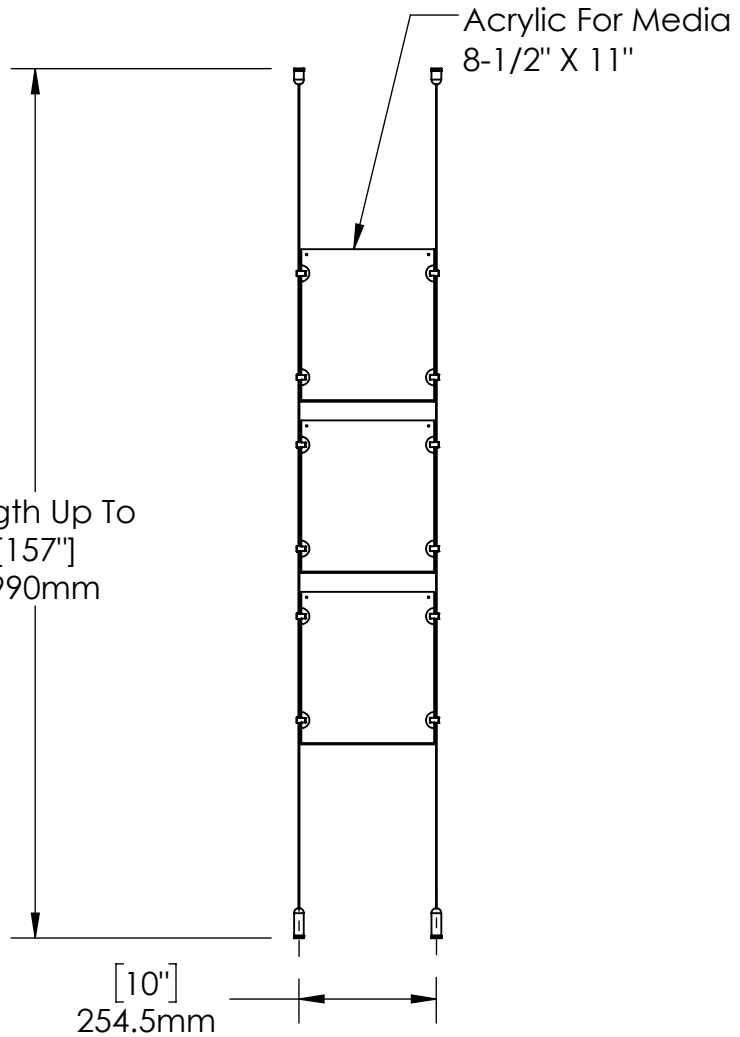

2

1

B

B

A

A

Height Adjustable
Acrylic and Panel Grippers

Length Up To
[157"]
3990mm

Mbs Standoffs
5046 W Linebaugh Ave
Tampa, FL 33624 USA
(813) 938-6025

ASSEMBLY NO.
ACG1904-8511-1X3

SCALE: 1:14

SHEET 1 OF 1

2

1