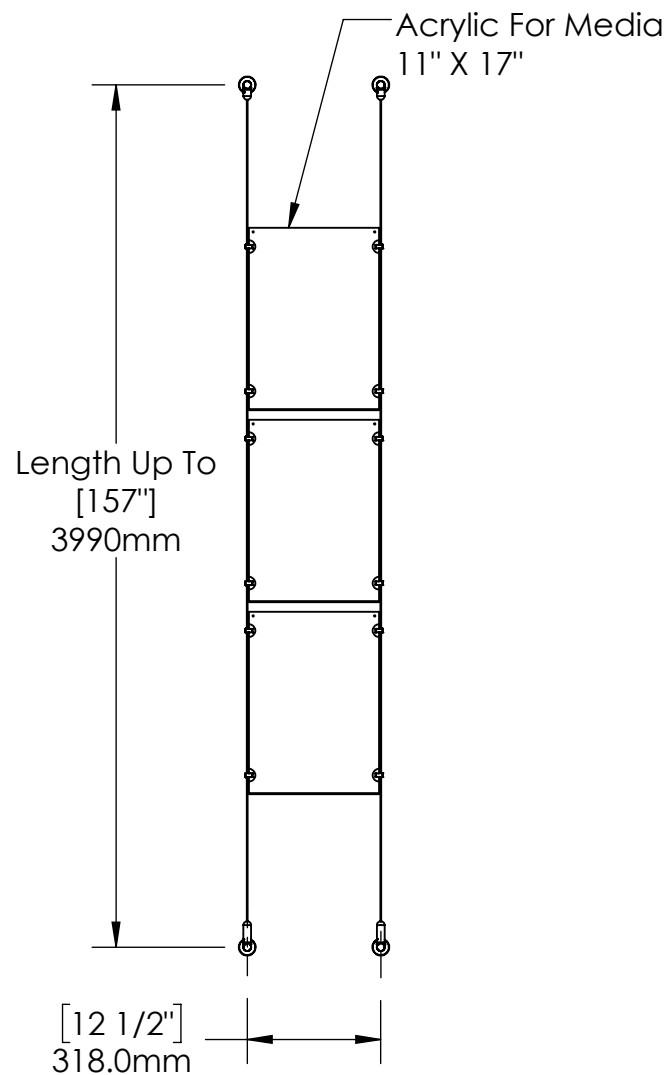

2

1

B

B

A

A

2

1

Mbs Standoffs
 5046 W Linebaugh Ave
 Tampa, FL 33624 USA
 (813) 938-6025

ASSEMBLY NO.
ACG1908-1117-1X3

SCALE: 1:18

SHEET 1 OF 1