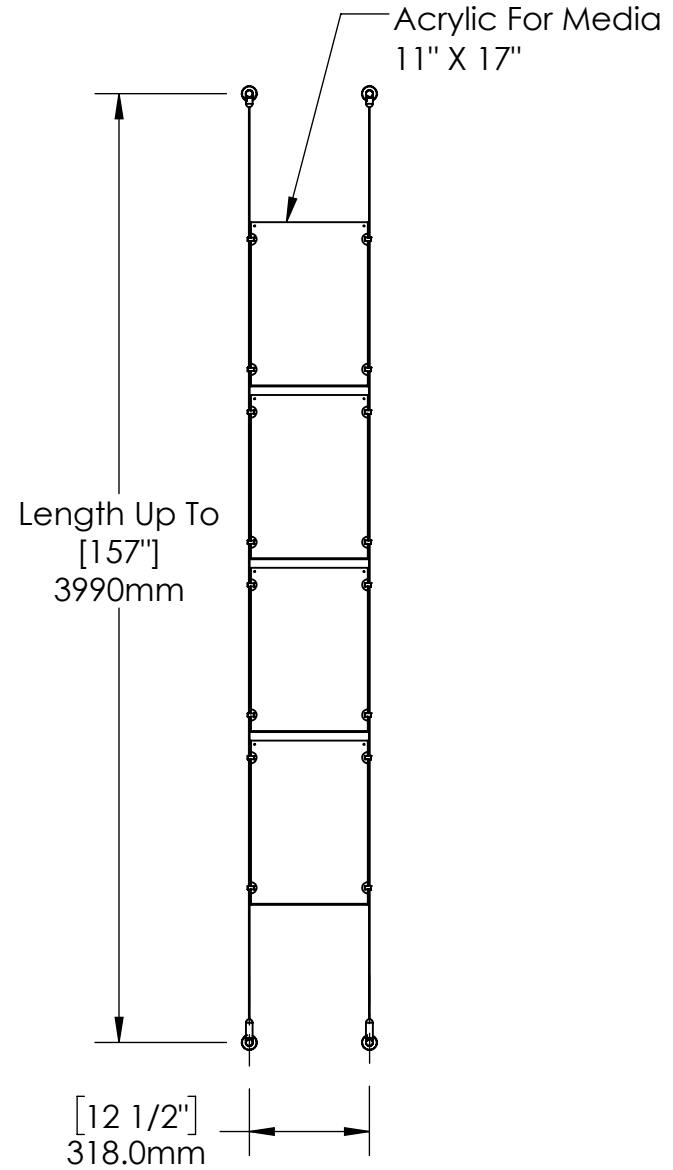

2

1

B

B

A

A

2

1

Mbs Standoffs
 5046 W Linebaugh Ave
 Tampa, FL 33624 USA
 (813) 938-6025

ASSEMBLY NO.
ACG1908-1117-1X4

SCALE: 1:20

SHEET 1 OF 1