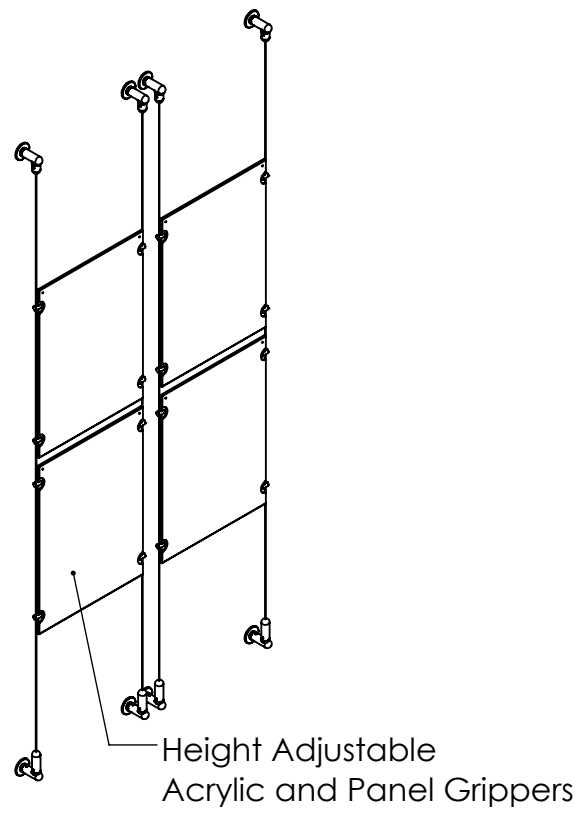

2

1

B

B

A

A

Recommended Spacing [2"] 50mm

Acrylic For Media
11" X 17"

Length Up To
[157"]
3990mm

[12 1/2"]
318.0mm

2

1

Mbs Standoffs
 5046 W Linebaugh Ave
 Tampa, FL 33624 USA
 (813) 938-6025

ASSEMBLY NO.
ACG1908-1117-2X2

SCALE: 1:16 SHEET 1 OF 1