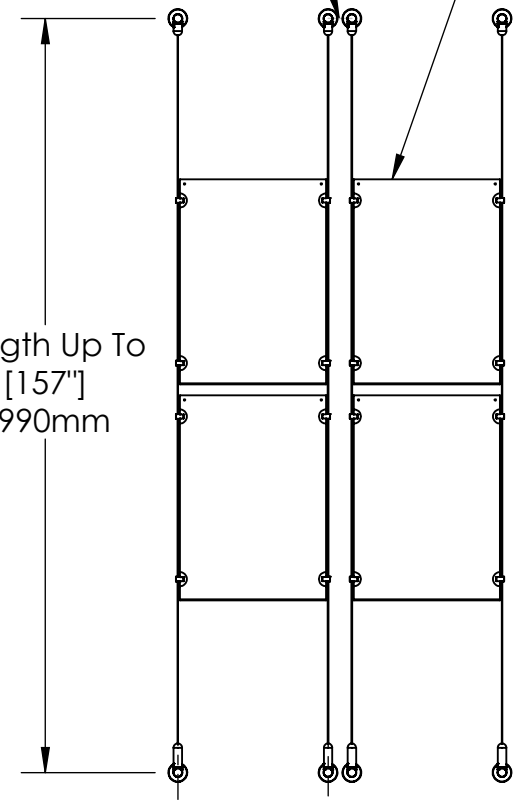

2

1

B

B

A

A

Recommended Spacing [2"] 50mm

Acrylic For Media
11" X 17"

Length Up To
[157"]
3990mm

[12 1/2"]
318.0mm

2

1

Mbs Standoffs
 5046 W Linebaugh Ave
 Tampa, FL 33624 USA
 (813) 938-6025

ASSEMBLY NO.
ACG1908-1117-2X2

SCALE: 1:16 SHEET 1 OF 1