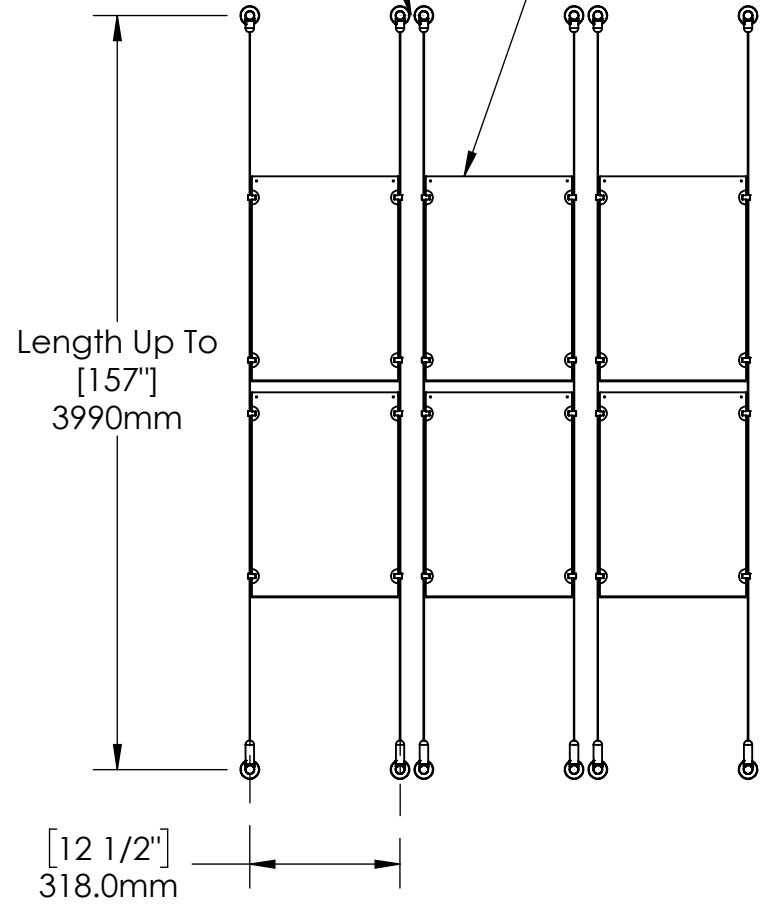

2

1

B

B

A

A

Recommended Spacing [2"] 50mm

Acrylic For Media
11" X 17"

Mbs Standoffs
 5046 W Linebaugh Ave
 Tampa, FL 33624 USA
 (813) 938-6025

ASSEMBLY NO.

ACG1908-1117-3X2

SCALE: 1:16

SHEET 1 OF 1

2

1