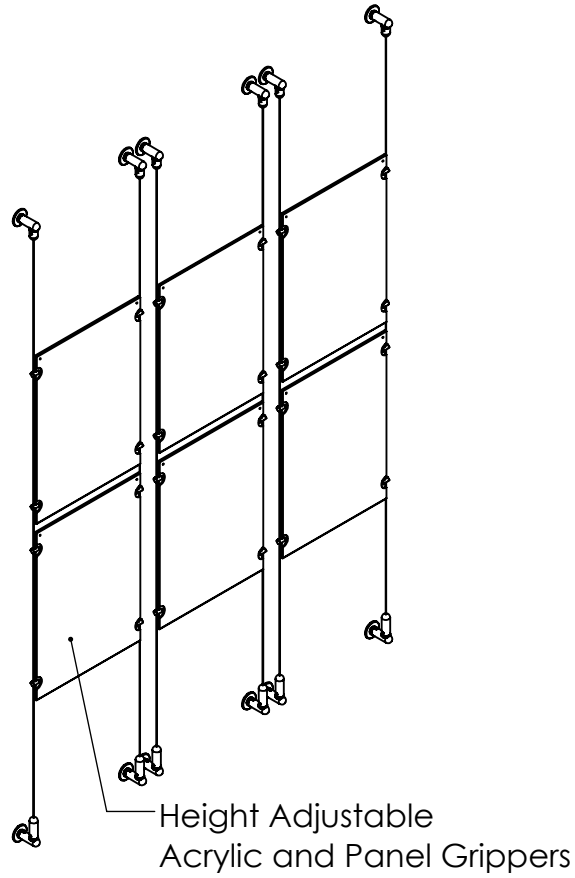

2

1

B

B

A

A

Recommended Spacing [2"] 50mm

Acrylic For Media
11" X 17"

Mbs Standoffs
 5046 W Linebaugh Ave
 Tampa, FL 33624 USA
 (813) 938-6025

ASSEMBLY NO.

ACG1908-1117-3X2

SCALE: 1:16

SHEET 1 OF 1

2

1