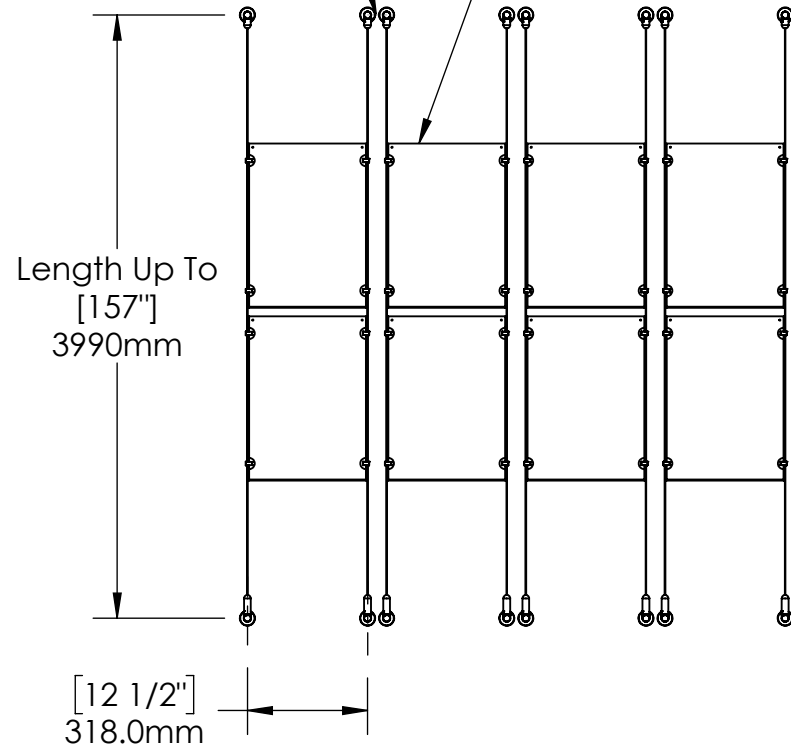

2

1

B

B

Recommended Spacing [2"] 50mm

Acrylic For Media
11" X 17"

A

A

2

1

Mbs Standoffs
 5046 W Linebaugh Ave
 Tampa, FL 33624 USA
 (813) 938-6025

ASSEMBLY NO.
ACG1908-1117-4X2

SCALE: 1:20

SHEET 1 OF 1