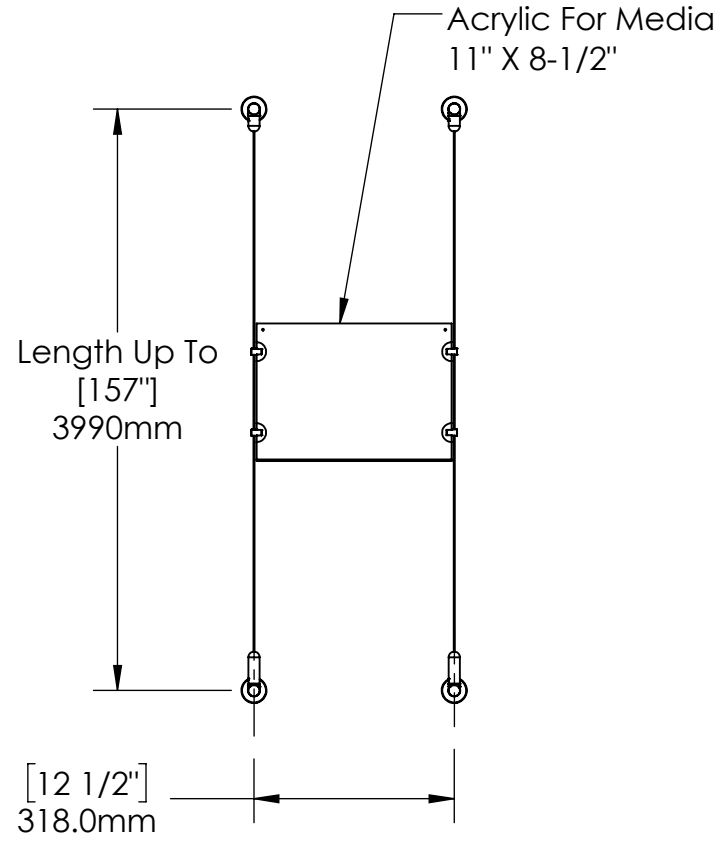

2

1

B

B

A

A

2

1

Mbs Standoffs
 5046 W Linebaugh Ave
 Tampa, FL 33624 USA
 (813) 938-6025

ASSEMBLY NO.

ACG1908-1185-1X1

SCALE: 1:12

SHEET 1 OF 1