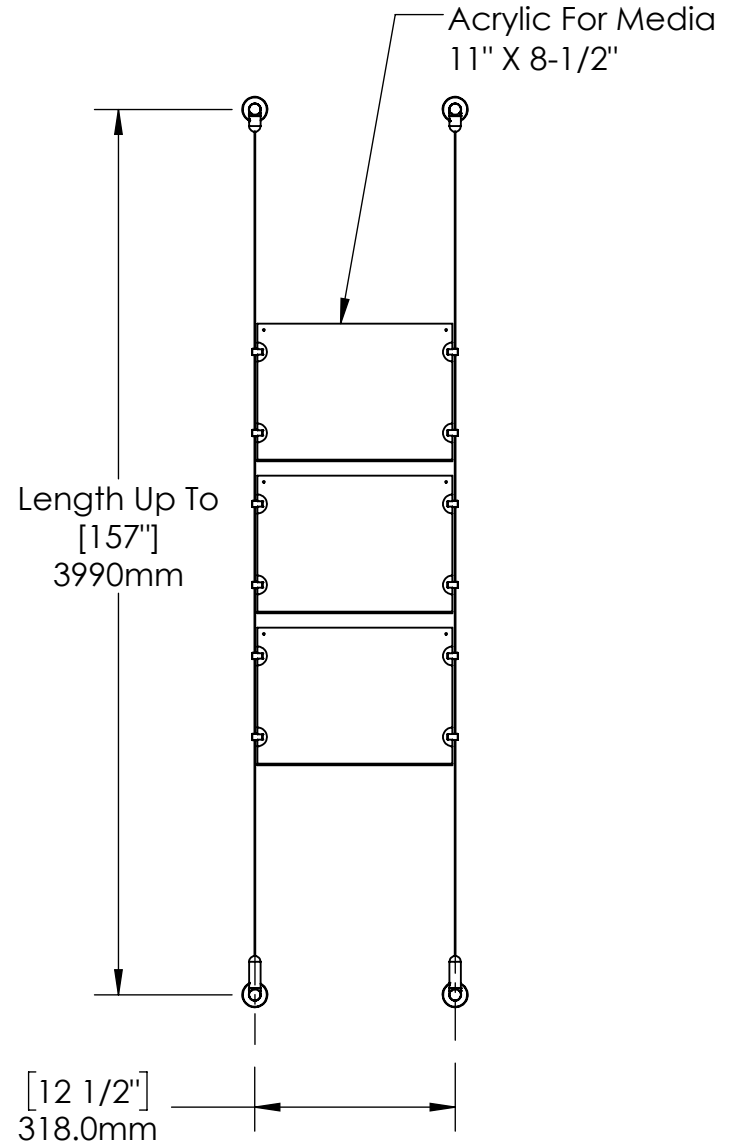

2

1

B

B

A

A

2

1

Mbs Standoffs
 5046 W Linebaugh Ave
 Tampa, FL 33624 USA
 (813) 938-6025

ASSEMBLY NO.

ACG1908-1185-1X3

SCALE: 1:12

SHEET 1 OF 1