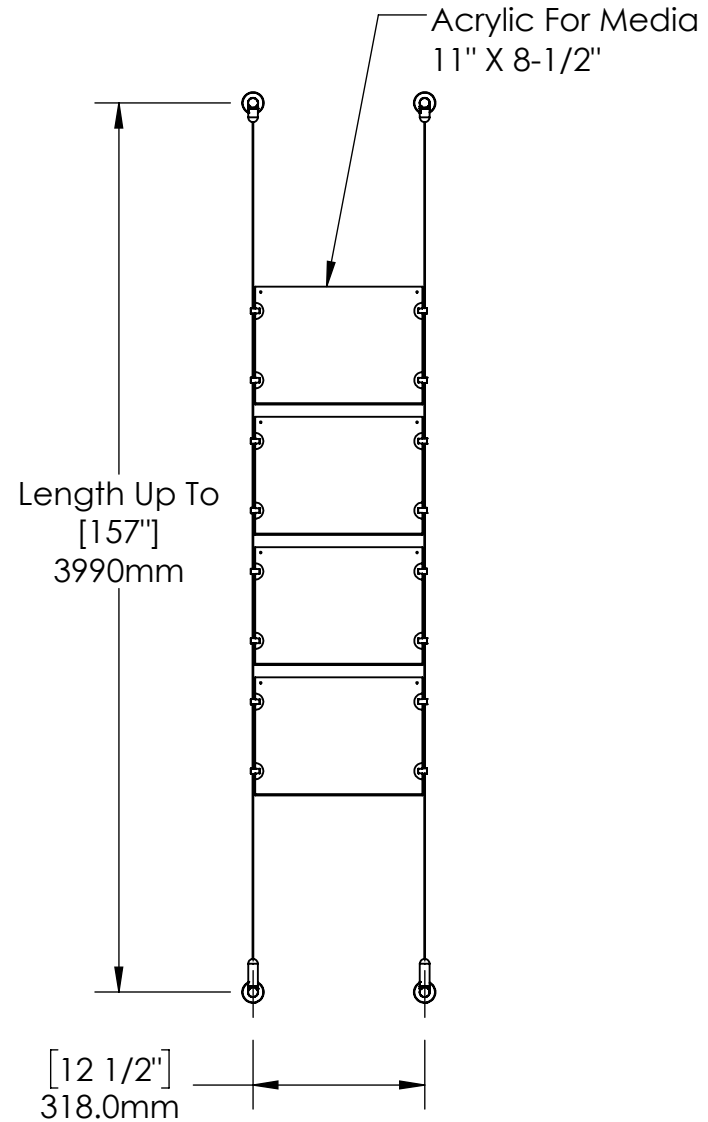

2

1

B

B

A

A

2

1

Mbs Standoffs
 5046 W Linebaugh Ave
 Tampa, FL 33624 USA
 (813) 938-6025

ASSEMBLY NO.
ACG1908-1185-1X4

SCALE: 1:14

SHEET 1 OF 1