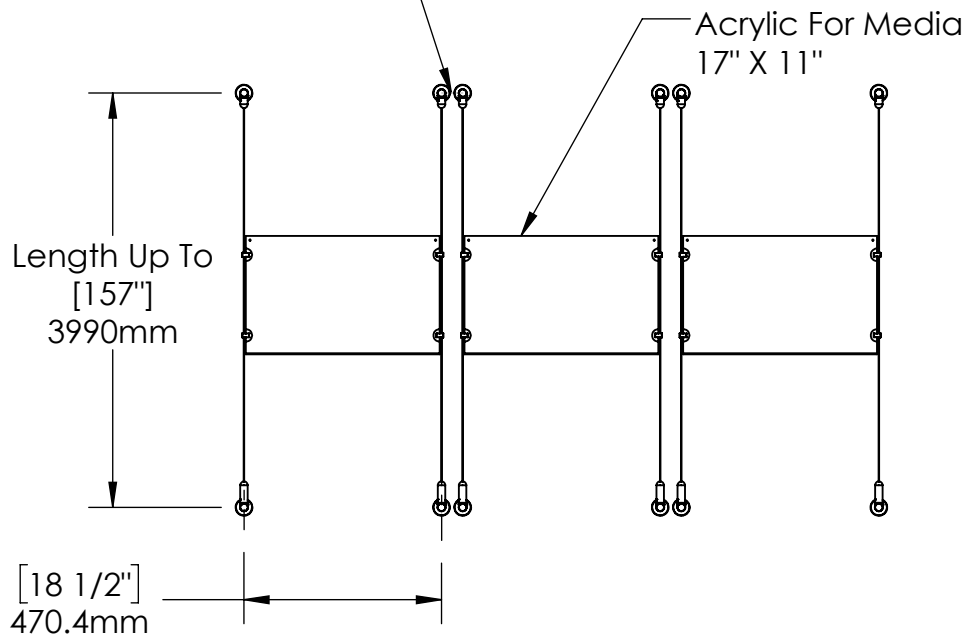

2

1

B

B

Recommended Spacing [2"] 50mm

A

A

2

1

**Mbs Standoffs**  
 5046 W Linebaugh Ave  
 Tampa, FL 33624 USA  
 (813) 938-6025

ASSEMBLY NO.

**ACG1908-1711-3X1**

SCALE: 1:18

SHEET 1 OF 1