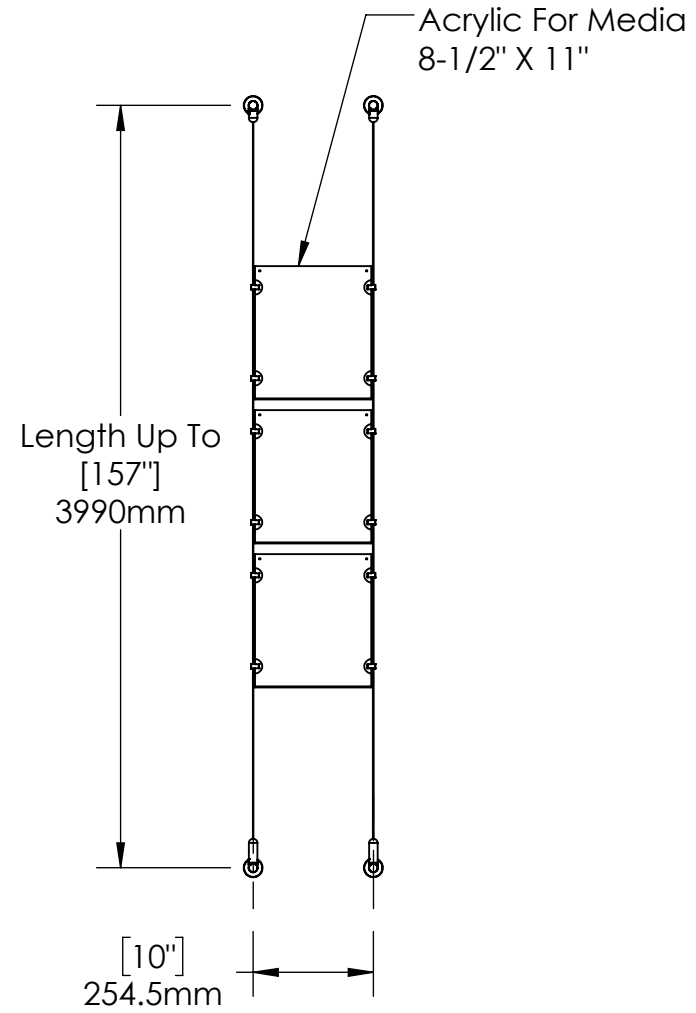

2

1

B

B

Height Adjustable
Acrylic and Panel Grippers

A

A

2

1

Mbs Standoffs
5046 W Linebaugh Ave
Tampa, FL 33624 USA
(813) 938-6025

ASSEMBLY NO.
ACG1908-8511-1X3

SCALE: 1:14

SHEET 1 OF 1