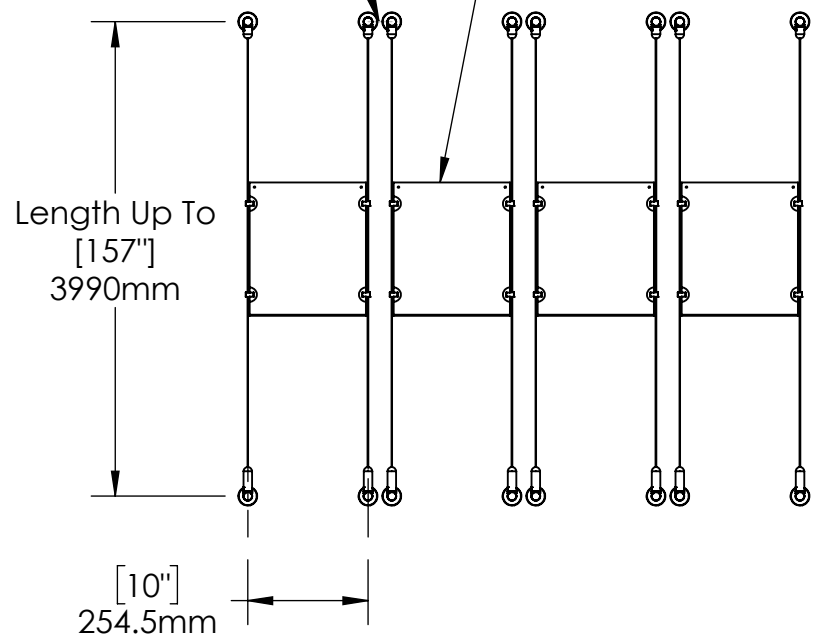

2

1

B

B

Recommended Spacing [2"] 50mm

Acrylic For Media
8-1/2" X 11"

A

A

2

1

Mbs Standoffs
 5046 W Linebaugh Ave
 Tampa, FL 33624 USA
 (813) 938-6025

ASSEMBLY NO.
ACG1908-8511-4X1

SCALE: 1:14

SHEET 1 OF 1