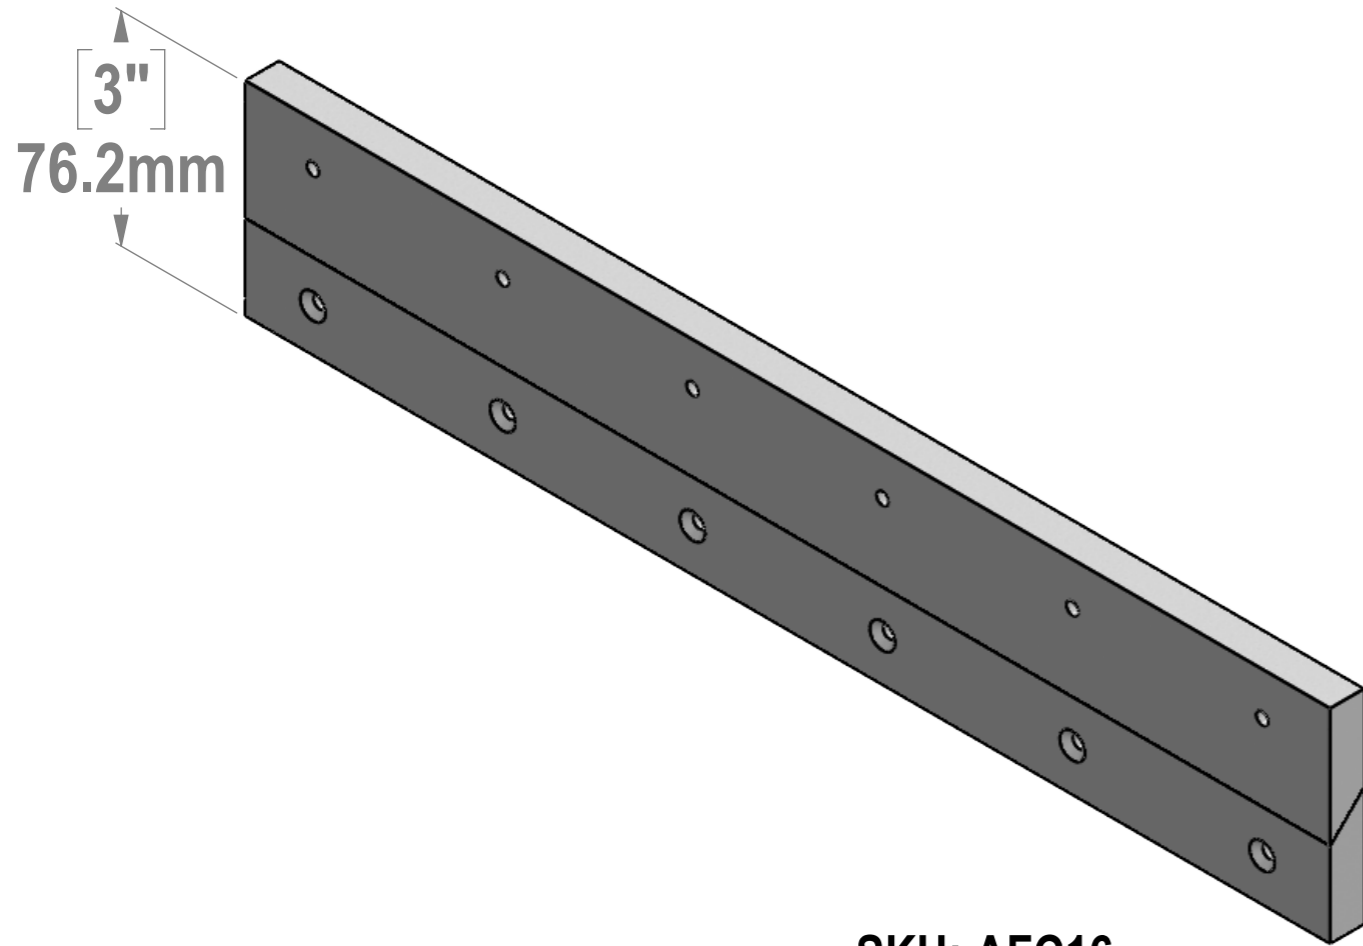

SECTION A-A

SKU: AFC16

- Each Set Included:**
 2x AFC16
 4x AFCS6
 12x Zinc Philips Screw #8 x 1-1/2"
 12x Plastic Anchor

SKU: AFCS6

Title : AFC16			Scale : 2:1	Mbs R&D	
			Sizes : Letter Landscape	Customer:	
	Mbs Standoffs 5046 W Linebaugh Ave Tampa, FL 33624 USA 1 (813) 938-6025	Material: Clear Cast Acrylic	Finish: Polished	Qty :	Rep :
		N°programme laser	N°prog. Mécanum.	N° Plan :	

SKU: AFC16

SKU: AFCS6

Each Set Included:
2x AFC16
4x AFCS6
12x Zinc Philips Screw #8 X 1-1/2"
12x Plastic Anchor

Title : AFC16			Scale : 2:1	Mbs R&D	
			Sizes : Letter Landscape	Customer:	
	Mbs Standoffs 5046 W Linebaugh Ave Tampa, FL 33624 USA 1 (813) 938-6025	Material: Clear Cast Acrylic	Finish: Polished	Qty :	Rep :
		N°programme laser	N°prog. Mécanum.	N° Plan :	