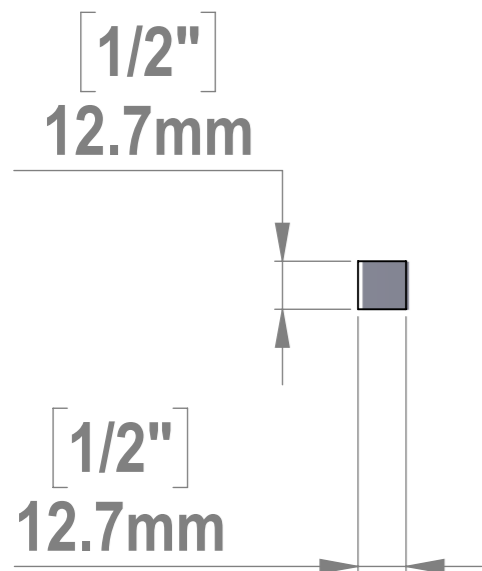

SECTION A-A

SKU: AFC16

- Each Set Included:**
 2x AFC16
 4x AFCS6
 12x Zinc Philips Screw #8 x 1-1/2"
 12x Plastic Anchor

SKU: AFCS6

Title : AFC16			Scale : 2:1	Mbs R&D	
			Sizes : Letter Landscape	Customer:	
	Mbs Standoffs 5046 W Linebaugh Ave Tampa, FL 33624 USA 1 (813) 938-6025	Material: Clear Cast Acrylic	Finish: Polished	Qty :	Rep :
		N°programme laser	N°prog. Mécanum.	N° Plan :	

SKU: AFC16

SKU: AFCS6

Each Set Included:
2x AFC16
4x AFCS6
12x Zinc Philips Screw #8 X 1-1/2"
12x Plastic Anchor

Title : AFC16			Scale : 2:1	Mbs R&D	
			Sizes : Letter Landscape	Customer:	
	Mbs Standoffs 5046 W Linebaugh Ave Tampa, FL 33624 USA 1 (813) 938-6025	Material: Clear Cast Acrylic	Finish: Polished	Qty :	Rep :
		N°programme laser	N°prog. Mécanum.	N° Plan :	