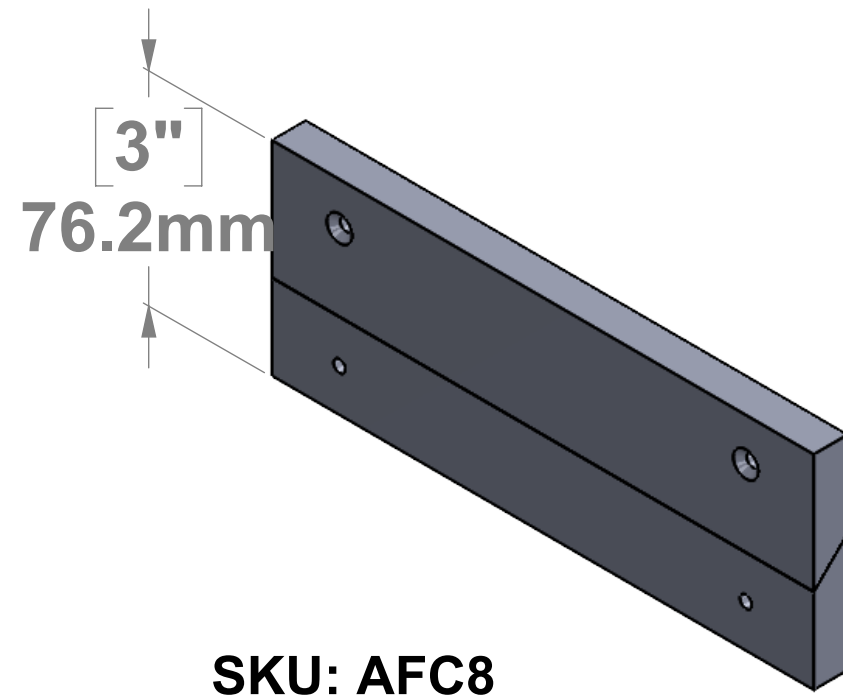

SKU: AFCS4

SKU: AFC8

Each Set Included:

2x AFC8

4x AFCS4

4x Zinc Philips Screw #8 x 1-1/2"

4x Plastic Anchor

Title : AFC8			Scale : 2:1	Mbs R&D	
			Sizes : Letter Landscape	Customer:	
	Mbs Standoffs 5046 W Linebaugh Ave Tampa, FL 33624 USA 1 (813) 938-6025	Material: Clear Cast Acrylic	Finish: Polished	Qty :	Rep :
		N°programme laser	N°prog. Mécanum.	N° Plan :	

SKU: AFC8

SKU: AFCS4

Each Set Included:
2x AFC8
4x AFCS4
4x Zinc Philips Screw #8 x 1-1/2"
4x Plastic Anchor

Title : AFC8			Scale : 2:1	Mbs R&D	
			Sizes : Letter Landscape	Customer:	
	Mbs Standoffs 5046 W Linebaugh Ave Tampa, FL 33624 USA 1 (813) 938-6025	Material: Clear Cast Acrylic	Finish: Polished	Qty :	Rep :
		N°programme laser	N°prog. Mécanum.	N° Plan :	