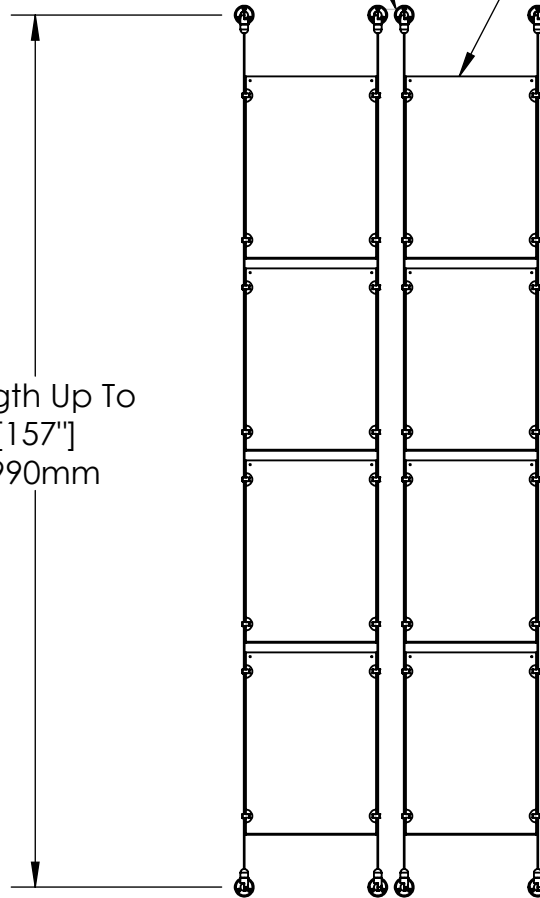

2

1

B

B

Recommended Spacing [2"] 50mm

Acrylic For Media  
11" X 17"

Height Adjustable  
Acrylic and Panel Grippers

Length Up To  
[157"]  
3990mm

[12 1/2"]  
318.0mm

A

A

2

1

**Mbs Standoffs**  
5046 W Linebaugh Ave  
Tampa, FL 33624 USA  
(813) 938-6025

ASSEMBLY NO.

**CS15A-1117-2X4**

SCALE: 1:18

SHEET 1 OF 1