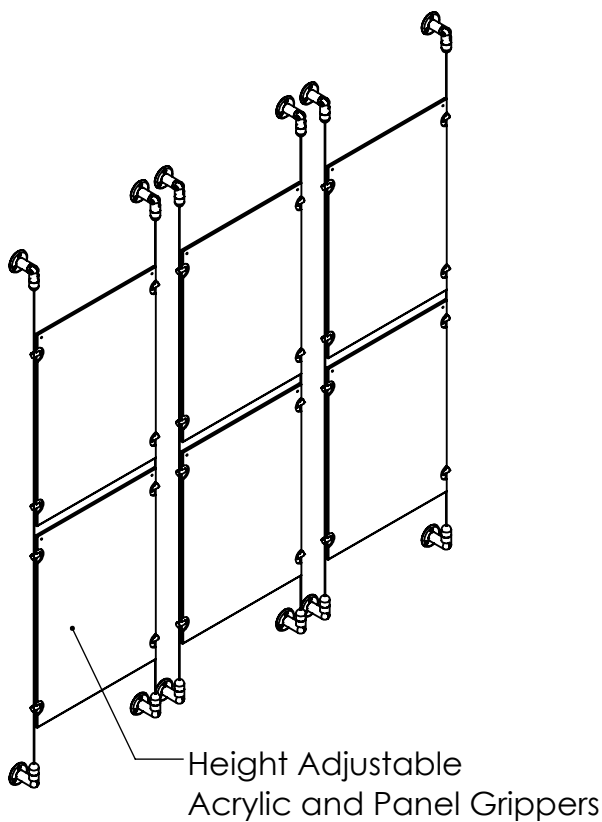

2

1

Recommended Spacing [2"] 50mm

Acrylic For Media 11" X 17"

B

B

A

A

2

1

Mbs Standoffs
 5046 W Linebaugh Ave
 Tampa, FL 33624 USA
 (813) 938-6025

ASSEMBLY NO.
CS15A-1117-3X2

SCALE: 1:14 SHEET 1 OF 1