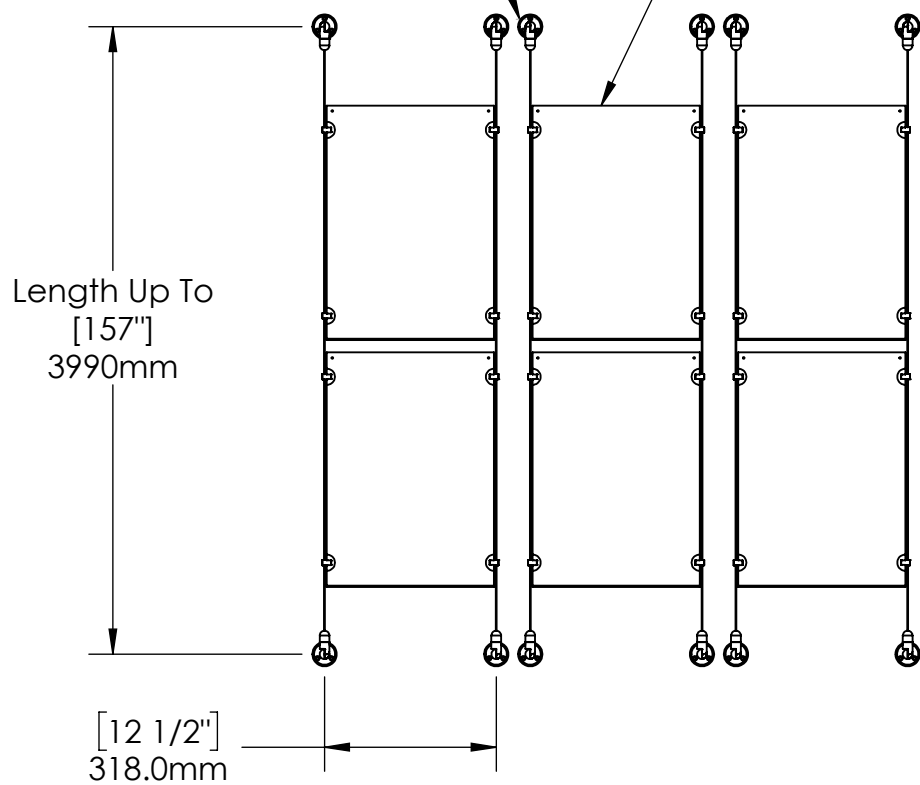

2

1

Recommended Spacing [2"] 50mm

Acrylic For Media 11" X 17"

B

B

A

A

2

1

Mbs Standoffs
 5046 W Linebaugh Ave
 Tampa, FL 33624 USA
 (813) 938-6025

ASSEMBLY NO.
CS15A-1117-3X2

SCALE: 1:14 SHEET 1 OF 1