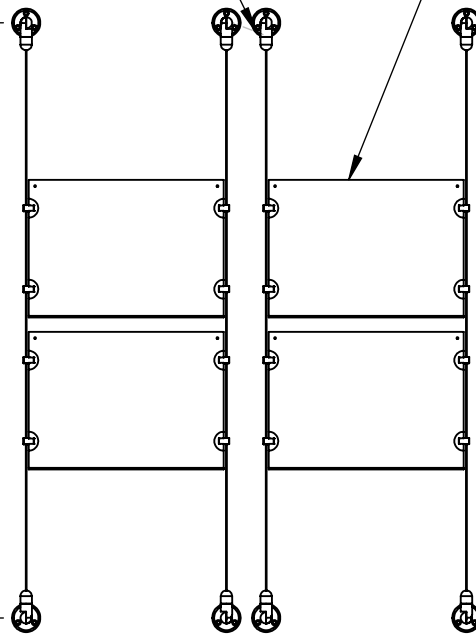

2

1

B

B

Recommended Spacing [2"] 50mm

Acrylic For Media  
11" X 8-1/2"

Length Up To  
[157"]  
3990mm

[12 1/2"]  
318.0mm

SCALE: 1:12

SHEET 1 OF 1