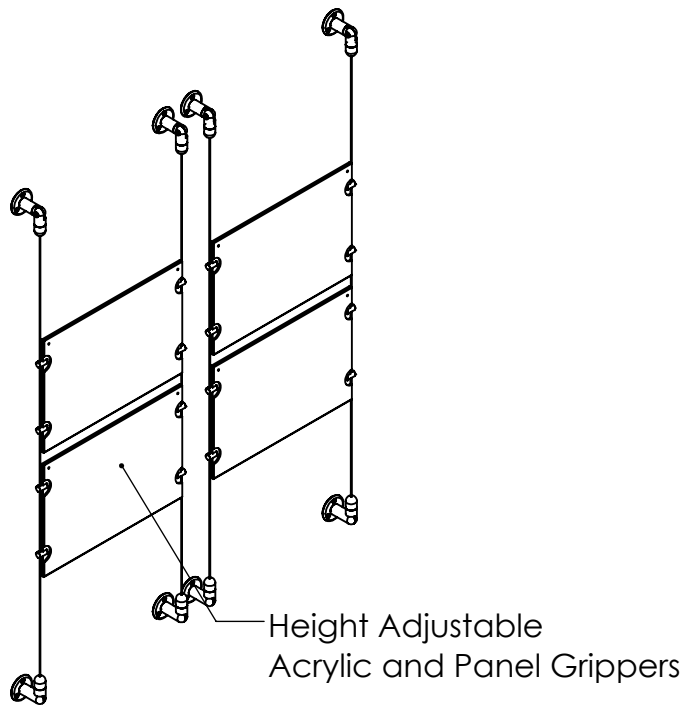

2

1

B

B

Recommended Spacing [2"] 50mm

Acrylic For Media  
11" X 8-1/2"

Length Up To  
[157"]  
3990mm

[12 1/2"]  
318.0mm

SCALE: 1:12

SHEET 1 OF 1