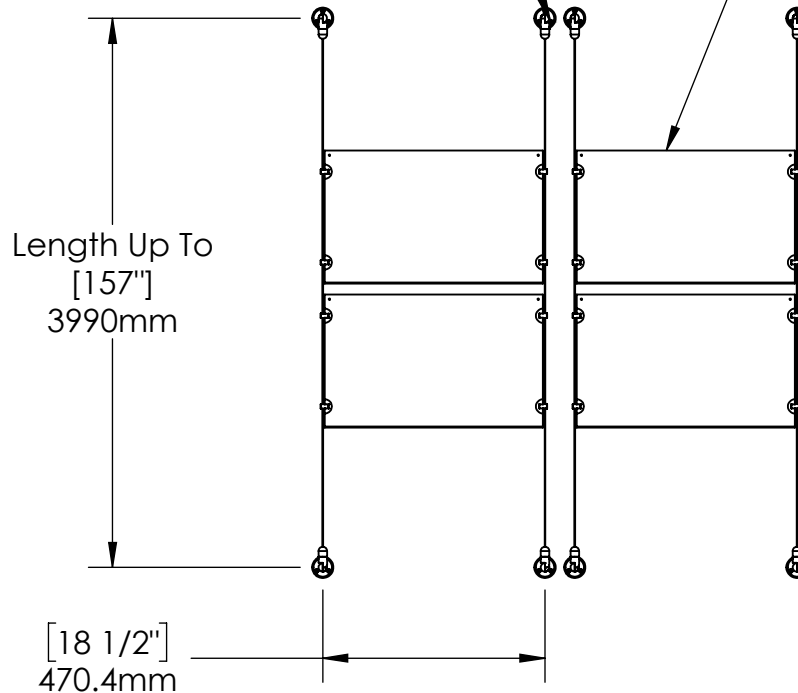

2

1

B

B

Height Adjustable
Acrylic and Panel Grippers

Recommended Spacing [2"] 50mm

Acrylic For Media
17" X 11"

Length Up To
[157"]
3990mm

[18 1/2"]
470.4mm

A

A

2

1

Mbs Standoffs
5046 W Linebaugh Ave
Tampa, FL 33624 USA
(813) 938-6025

ASSEMBLY NO.

CS15A-1711-2X2

SCALE: 1:16

SHEET 1 OF 1