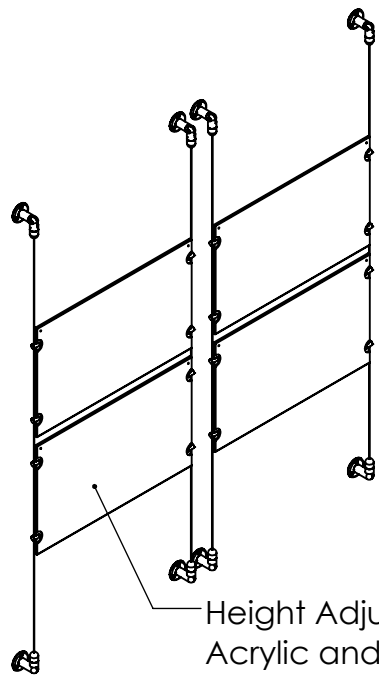

2

1

B

B

Height Adjustable
Acrylic and Panel Grippers

Recommended Spacing [2"] 50mm

Acrylic For Media
17" X 11"

Length Up To
[157"]
3990mm

[18 1/2"]
470.4mm

A

A

2

1

Mbs Standoffs
5046 W Linebaugh Ave
Tampa, FL 33624 USA
(813) 938-6025

ASSEMBLY NO.

CS15A-1711-2X2

SCALE: 1:16

SHEET 1 OF 1