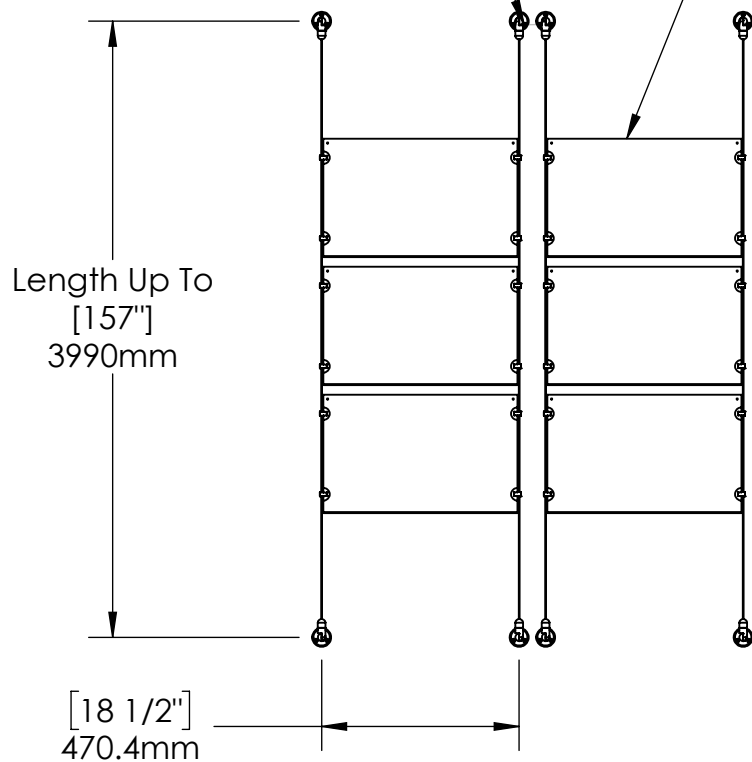

2

1

B

B

Recommended Spacing [2"] 50mm

Acrylic For Media  
17" X 11"

A

A

2

1

**Mbs Standoffs**  
 5046 W Linebaugh Ave  
 Tampa, FL 33624 USA  
 (813) 938-6025

ASSEMBLY NO.

**CS15A-1711-2X3**

SCALE: 1:18

SHEET 1 OF 1