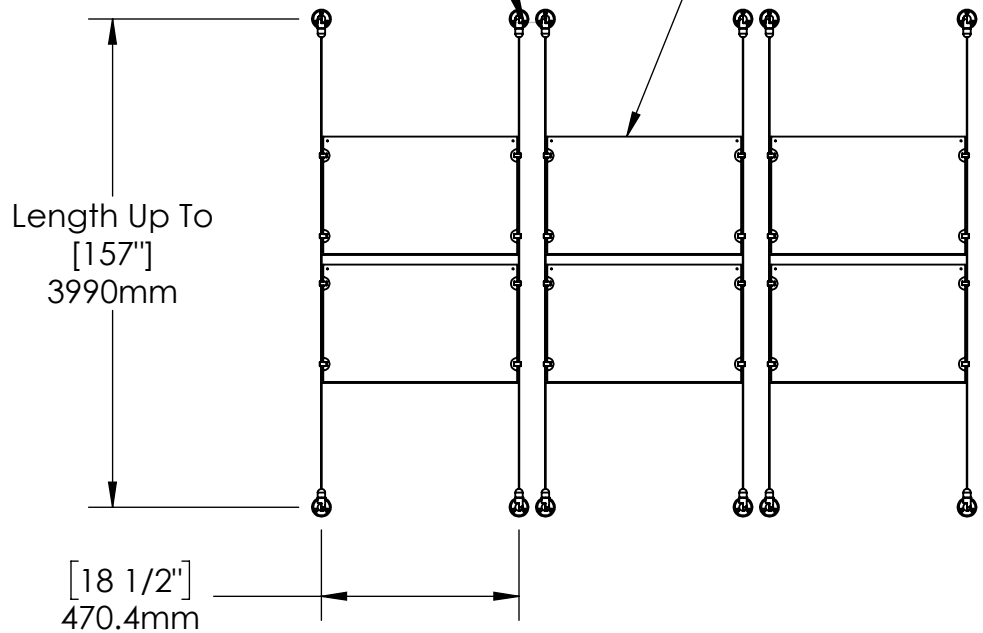

2

1

B

B

Recommended Spacing [2"] 50mm

Acrylic For Media
17" X 11"

A

A

2

1

Mbs Standoffs
 5046 W Linebaugh Ave
 Tampa, FL 33624 USA
 (813) 938-6025

ASSEMBLY NO.

CS15A-1711-3X2

SCALE: 1:18

SHEET 1 OF 1