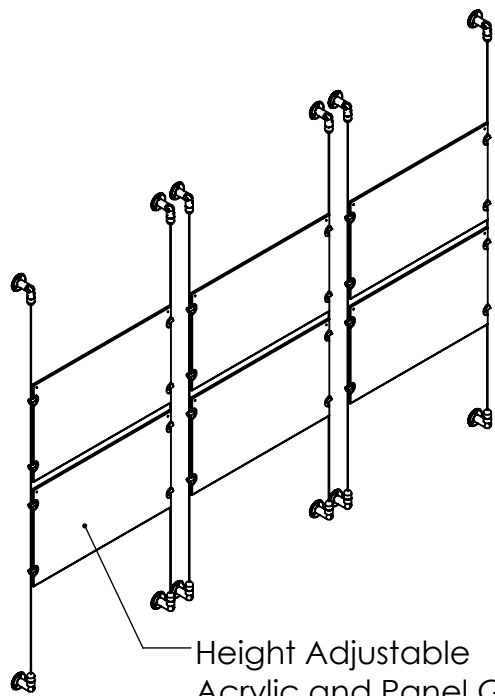

2

1

B

B

Recommended Spacing [2"] 50mm

Acrylic For Media
17" X 11"

A

A

2

1

Mbs Standoffs
 5046 W Linebaugh Ave
 Tampa, FL 33624 USA
 (813) 938-6025

ASSEMBLY NO.

CS15A-1711-3X2

SCALE: 1:18

SHEET 1 OF 1