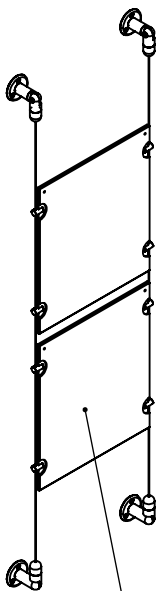

2

1

Height Adjustable
Acrylic and Panel Grippers

B

B

A

A

2

1

Mbs Standoffs
5046 W Linebaugh Ave
Tampa, FL 33624 USA
(813) 938-6025

ASSEMBLY NO.

CS15A-8511-1X2

SCALE: 1:12

SHEET 1 OF 1