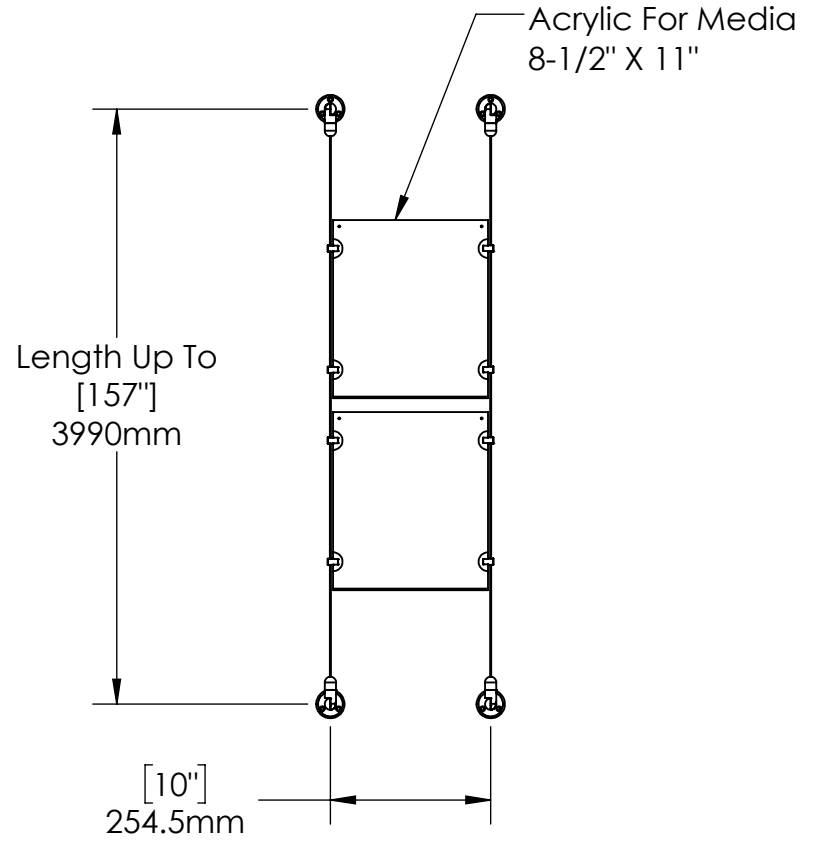

2

1

Height Adjustable
Acrylic and Panel Grippers

B

B

A

A

2

1

Mbs Standoffs
5046 W Linebaugh Ave
Tampa, FL 33624 USA
(813) 938-6025

ASSEMBLY NO.

CS15A-8511-1X2

SCALE: 1:12

SHEET 1 OF 1