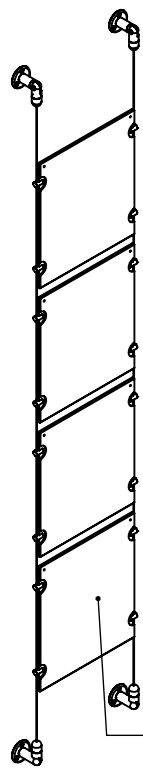

2

1

Height Adjustable  
Acrylic and Panel Grippers

B

B

A

A

2

1

**Mbs Standoffs**  
5046 W Linebaugh Ave  
Tampa, FL 33624 USA  
(813) 938-6025

ASSEMBLY NO.  
**CS15A-8511-1X4**

SCALE: 1:14 SHEET 1 OF 1