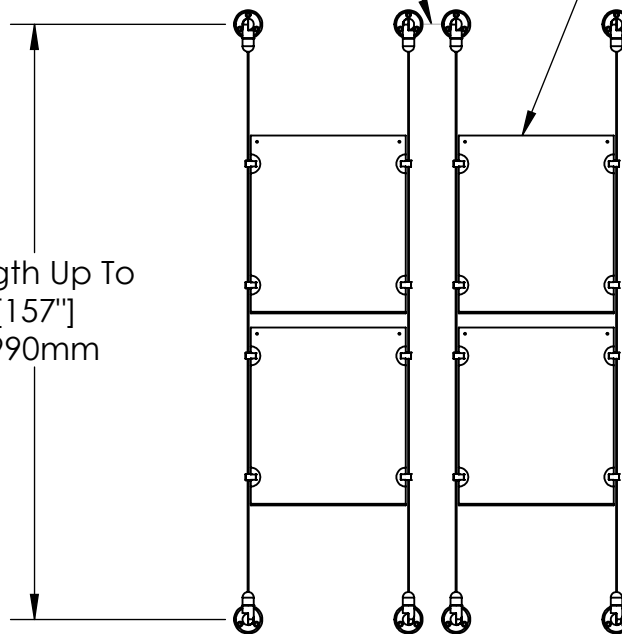

2

1

B

B

Height Adjustable  
Acrylic and Panel Grippers

Recommended Spacing [2"] 50mm

Acrylic For Media  
8-1/2" X 11"

Length Up To  
[157"]  
3990mm

[10"]  
254.5mm

A

A

2

1

**Mbs Standoffs**  
5046 W Linebaugh Ave  
Tampa, FL 33624 USA  
(813) 938-6025

ASSEMBLY NO.

**CS15A-8511-2X2**

SCALE: 1:12

SHEET 1 OF 1