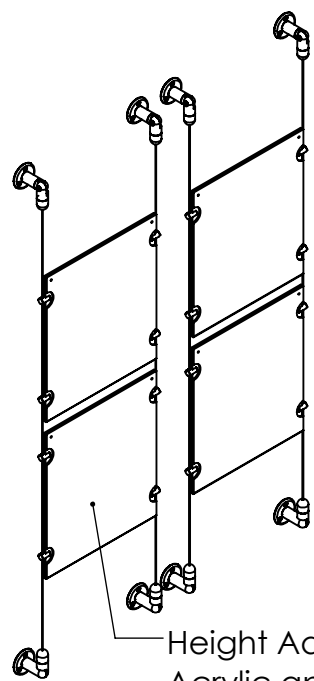

2

1

B

B

Height Adjustable  
Acrylic and Panel Grippers

Recommended Spacing [2"] 50mm

Acrylic For Media  
8-1/2" X 11"

Length Up To  
[157"]  
3990mm

[10"]  
254.5mm

A

A

2

1

**Mbs Standoffs**  
5046 W Linebaugh Ave  
Tampa, FL 33624 USA  
(813) 938-6025

ASSEMBLY NO.

**CS15A-8511-2X2**

SCALE: 1:12

SHEET 1 OF 1