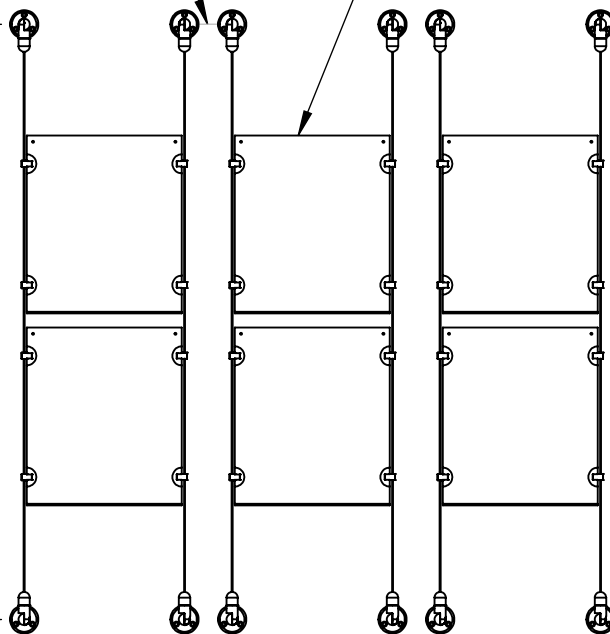

2

1

B

B

Height Adjustable
Acrylic and Panel Grippers

Recommended Spacing [2"] 50mm

Acrylic For Media
8-1/2" X 11"

Length Up To
[157"]
3990mm

[10"]
254.5mm

A

A

2

1

Mbs Standoffs
5046 W Linebaugh Ave
Tampa, FL 33624 USA
(813) 938-6025

ASSEMBLY NO.

CS15A-8511-3X2

SCALE: 1:12

SHEET 1 OF 1