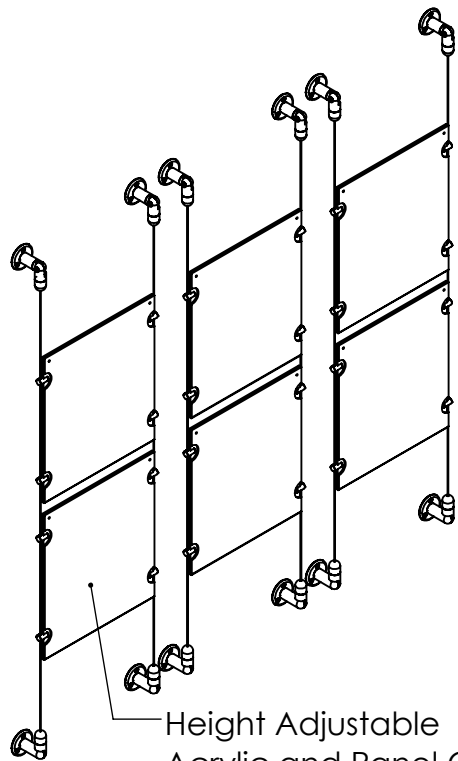

2

1

B

B

Height Adjustable
Acrylic and Panel Grippers

Recommended Spacing [2"] 50mm

Acrylic For Media
8-1/2" X 11"

Length Up To
[157"]
3990mm

[10"]
254.5mm

A

A

2

1

Mbs Standoffs
5046 W Linebaugh Ave
Tampa, FL 33624 USA
(813) 938-6025

ASSEMBLY NO.

CS15A-8511-3X2

SCALE: 1:12

SHEET 1 OF 1