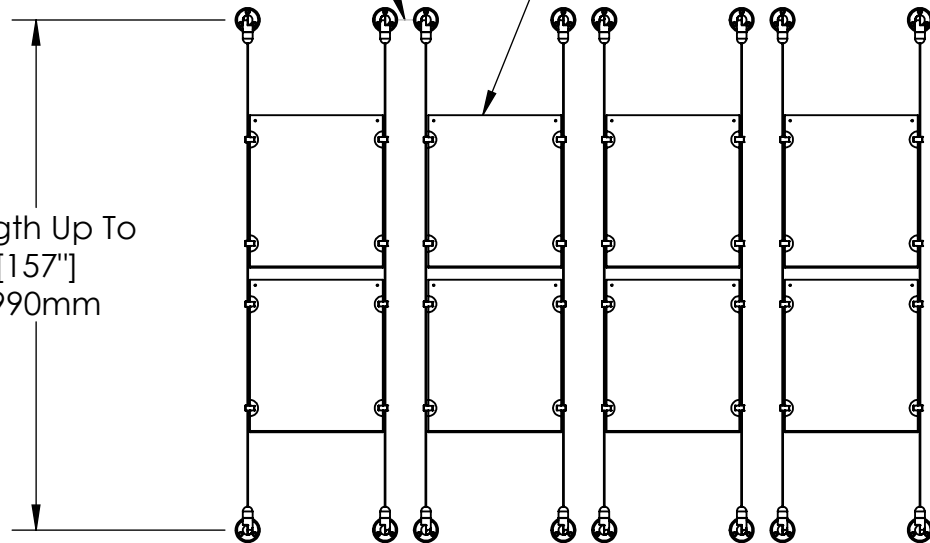

2

1

B

B

Height Adjustable  
Acrylic and Panel Grippers

Recommended Spacing [2"] 50mm

Acrylic For Media  
8-1/2" X 11"

Length Up To  
[157"]  
3990mm

[10"]  
254.5mm

A

A

2

1

**Mbs Standoffs**  
5046 W Linebaugh Ave  
Tampa, FL 33624 USA  
(813) 938-6025

ASSEMBLY NO.

**CS15A-8511-4X2**

SCALE: 1:14

SHEET 1 OF 1