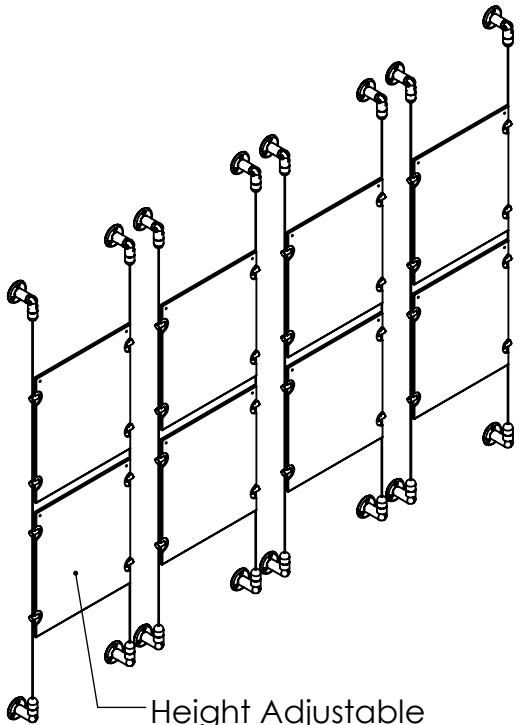

2

1

B

B

Height Adjustable  
Acrylic and Panel Grippers

Recommended Spacing [2"] 50mm

Acrylic For Media  
8-1/2" X 11"

Length Up To  
[157"]  
3990mm

[10"]  
254.5mm

A

A

2

1

**Mbs Standoffs**  
5046 W Linebaugh Ave  
Tampa, FL 33624 USA  
(813) 938-6025

ASSEMBLY NO.

**CS15A-8511-4X2**

SCALE: 1:14

SHEET 1 OF 1