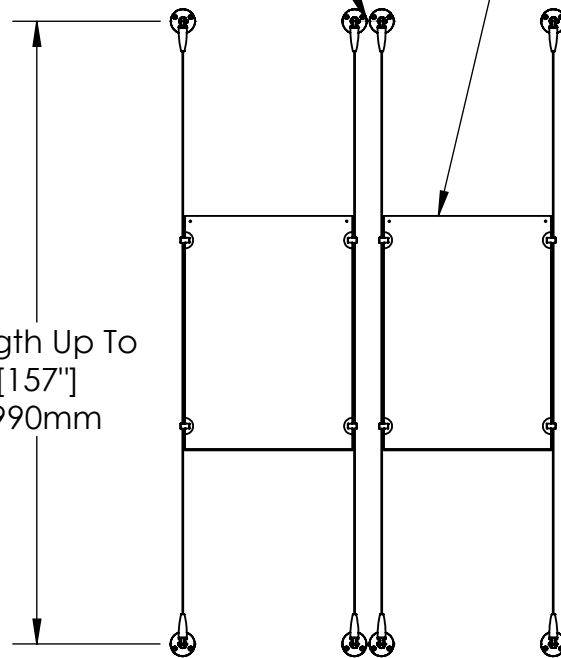

2

1

B

B

Recommended Spacing [2"] 50mm

Acrylic For Media
11" X 17"

Length Up To
[157"]
3990mm

[12 1/2"]
318.0mm

Height Adjustable
Acrylic and Panel Grippers

A

A

2

1

Mbs Standoffs
 5046 W Linebaugh Ave
 Tampa, FL 33624 USA
 (813) 938-6025

ASSEMBLY NO.

SCS15A-1117-2X1

SCALE: 1:14

SHEET 1 OF 1