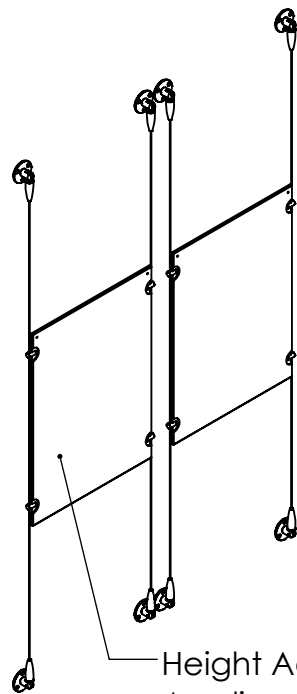

2

1

B

B

Recommended Spacing [2"] 50mm

Acrylic For Media
11" X 17"

Length Up To
[157"]
3990mm

[12 1/2"]
318.0mm

Height Adjustable
Acrylic and Panel Grippers

A

A

2

1

Mbs Standoffs
 5046 W Linebaugh Ave
 Tampa, FL 33624 USA
 (813) 938-6025

ASSEMBLY NO.

SCS15A-1117-2X1

SCALE: 1:14

SHEET 1 OF 1