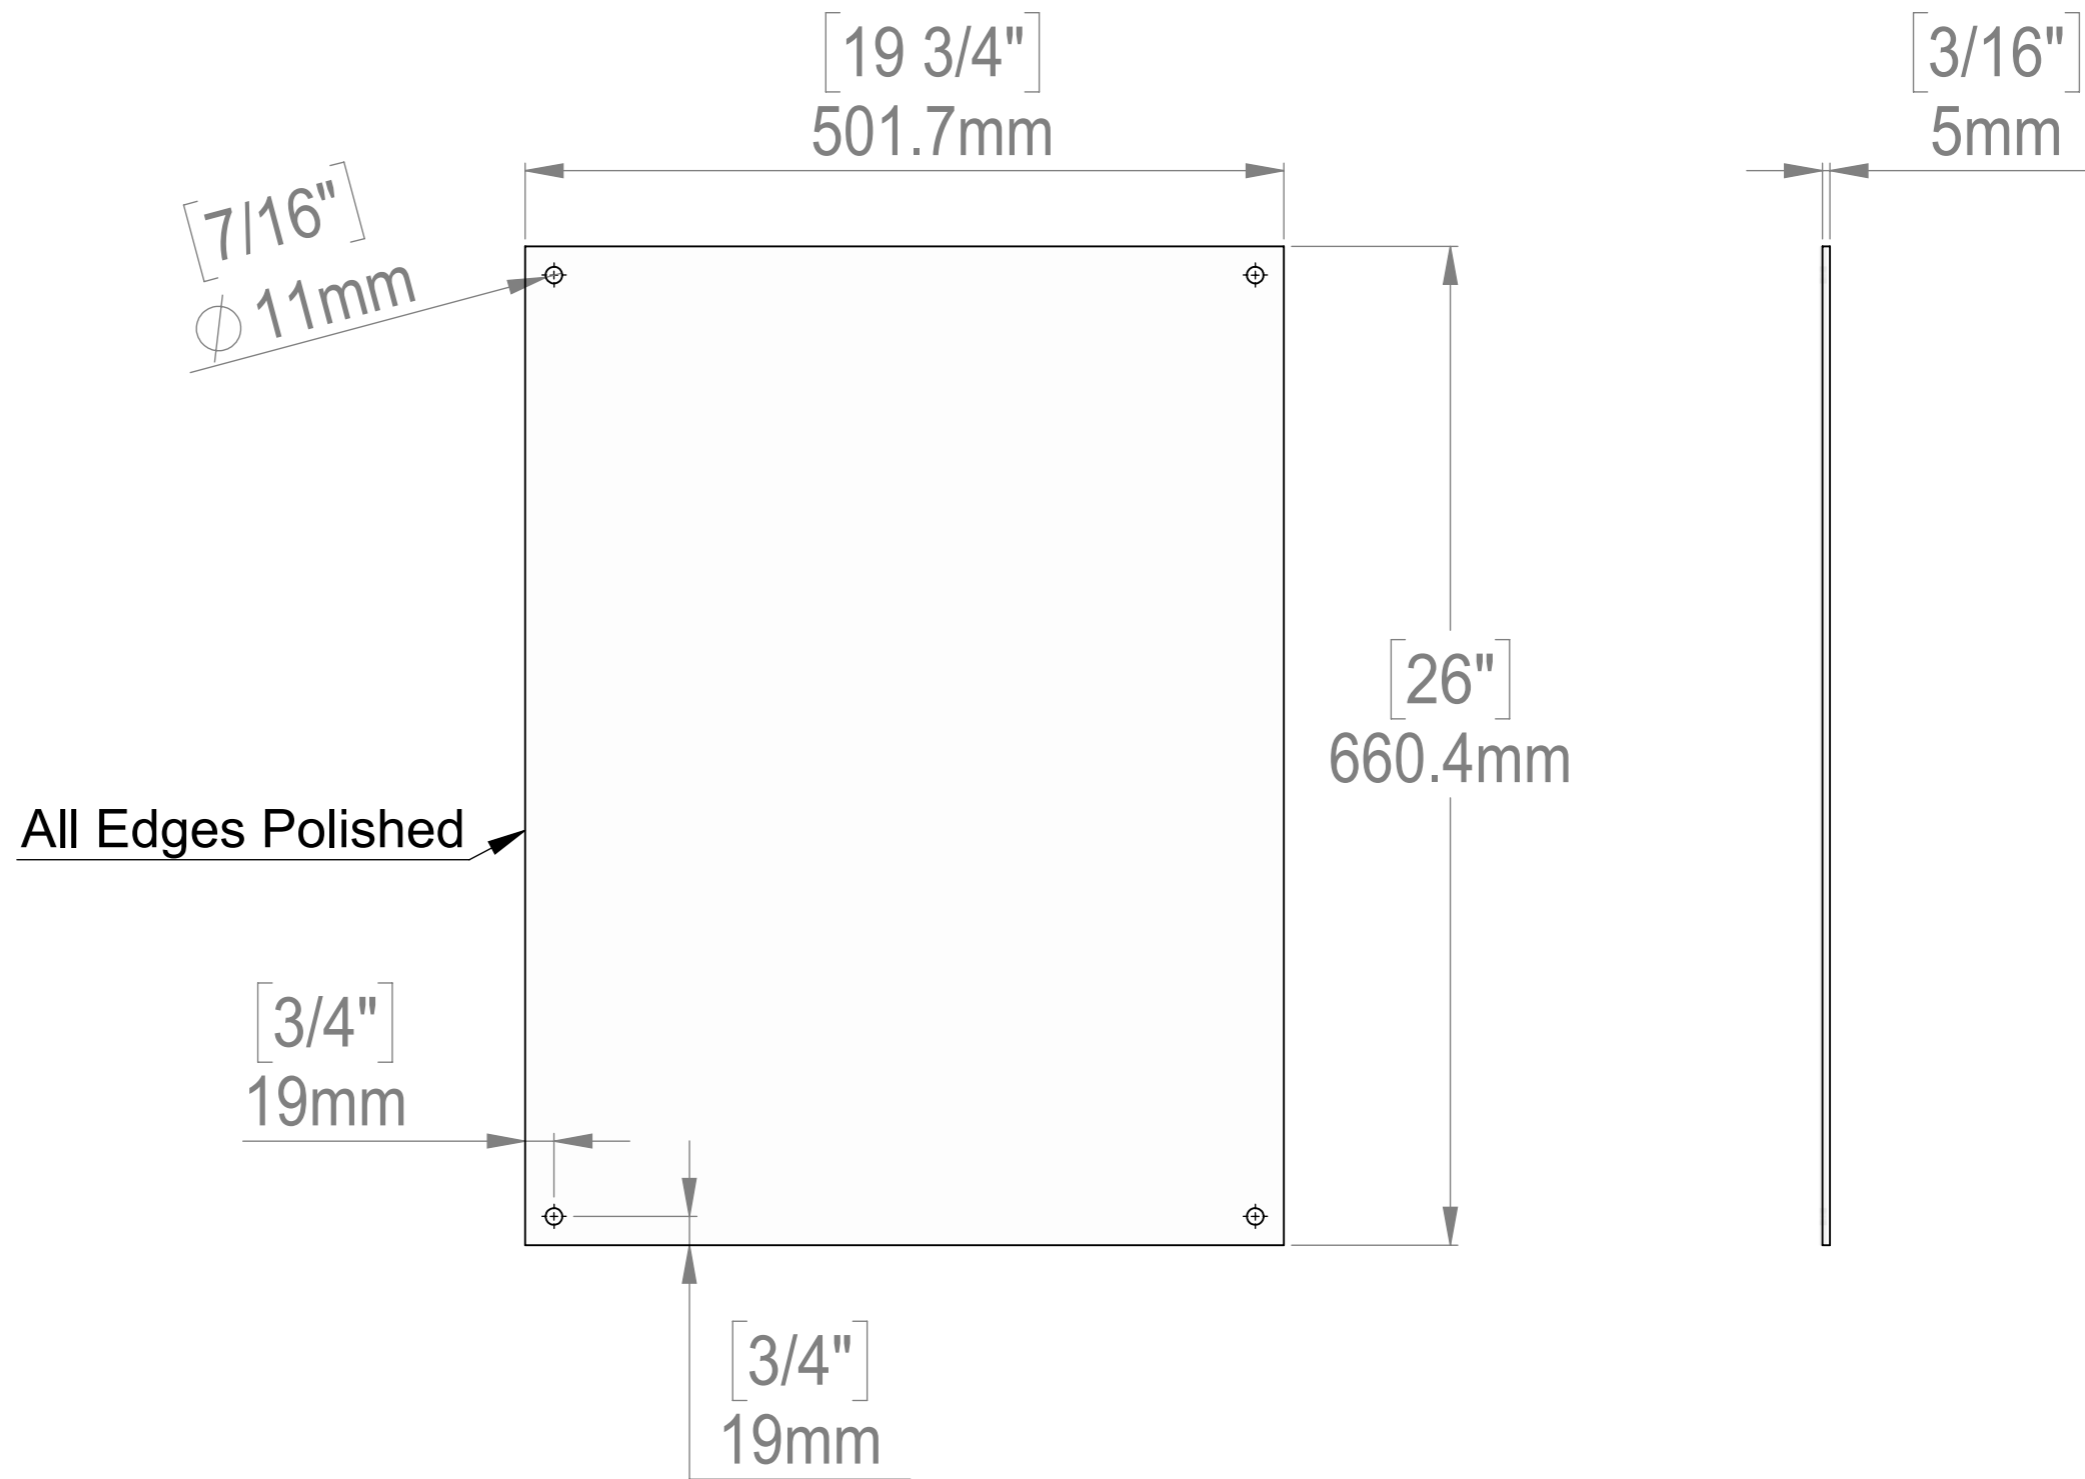

Set of 2 Acrylics
with white paper
printed between
2 Acrylics

Title : WAC1824-C		Scale : 3.5:1	Mbs R&D
		Sizes : Letter Landscape	Customer:
 Htm-Mbs 5046 W Linebaugh Tampa, FL 33624 T:1-813-938-6025	Material: Cast Acrylic	Finish: Clear Polished Edges	Qty: Set of 2
	N°programme laser	N°prog. Mécanum.	Rep : N° Plan : WAC1824-C