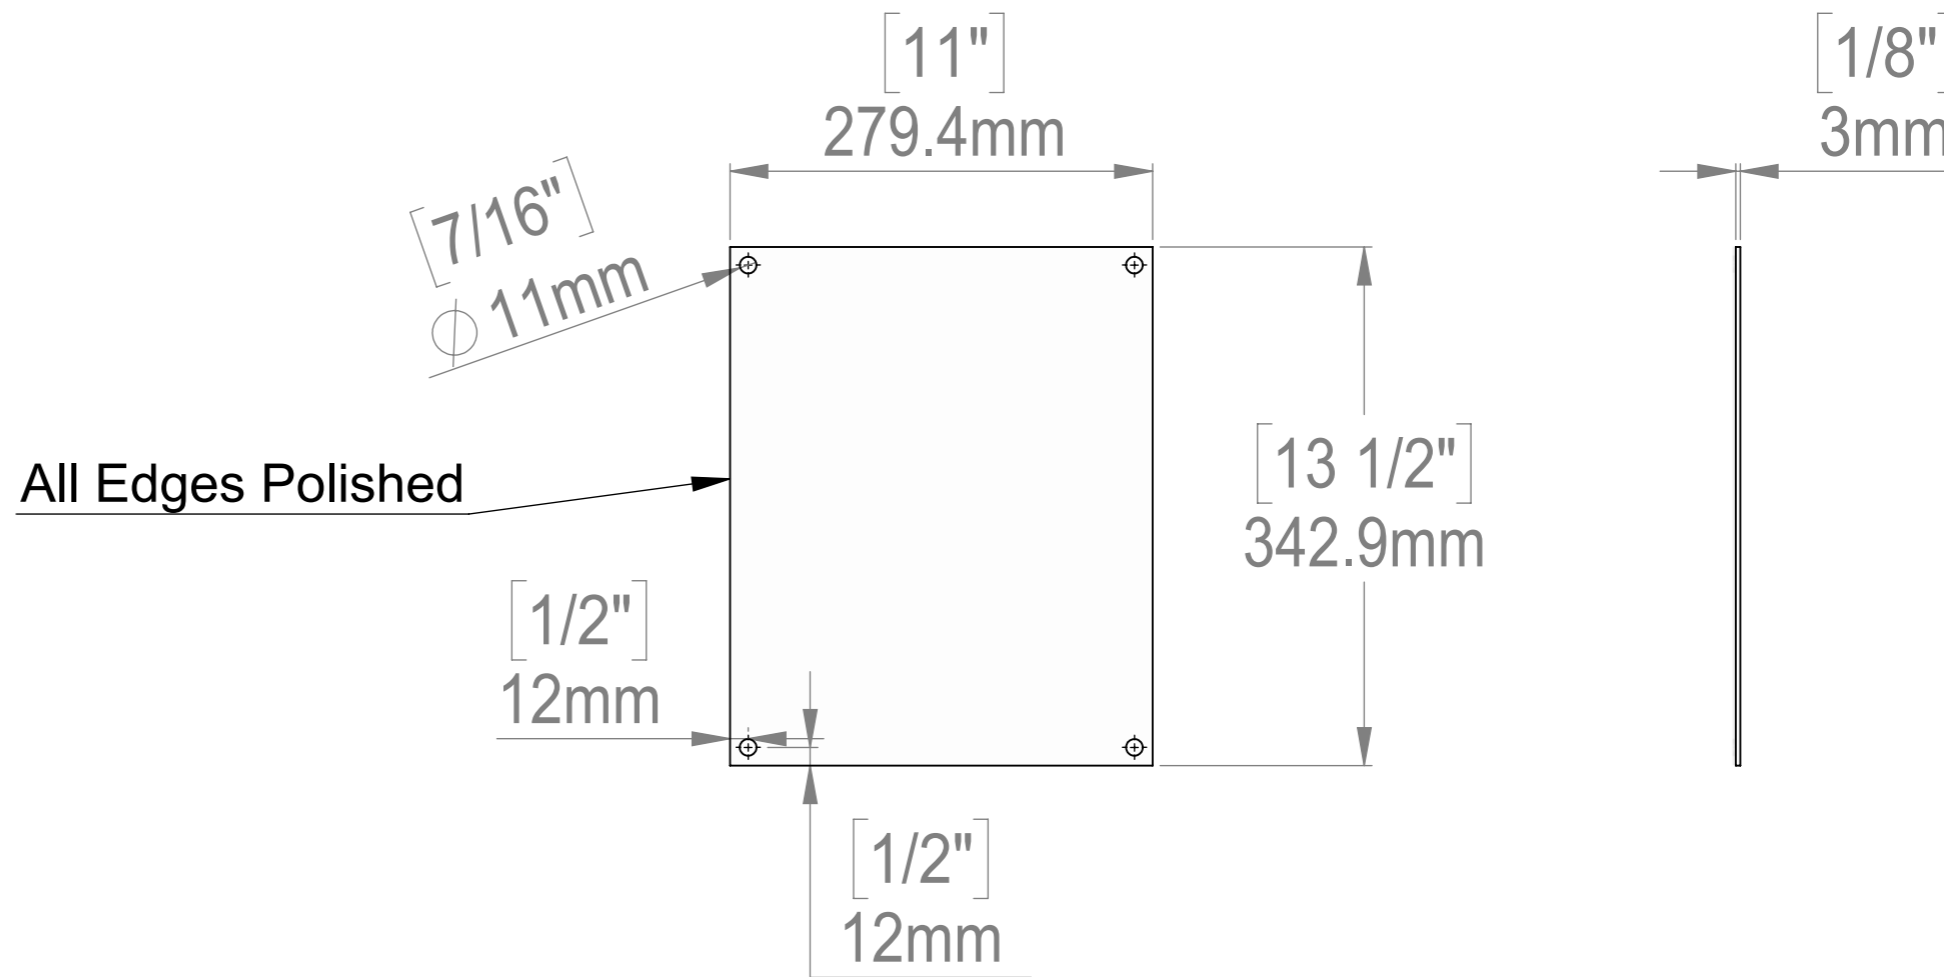

Set of 2 Acrylics
with white paper
printed between
2 Acrylics

Title : WAC8511-C			Scale : 3.5:1	Mbs R&D
			Sizes : Letter Landscape	Customer:
 Htm-Mbs 5046 W Linebaugh Tampa, FL 33624 T:1-813-938-6025	Material: Cast Acrylic	Finish: Clear Polished Edges	Qty: Set of 2	Rep :
	N°programme laser	N°prog. Mécanum.	N° Plan : WAC8511-C	